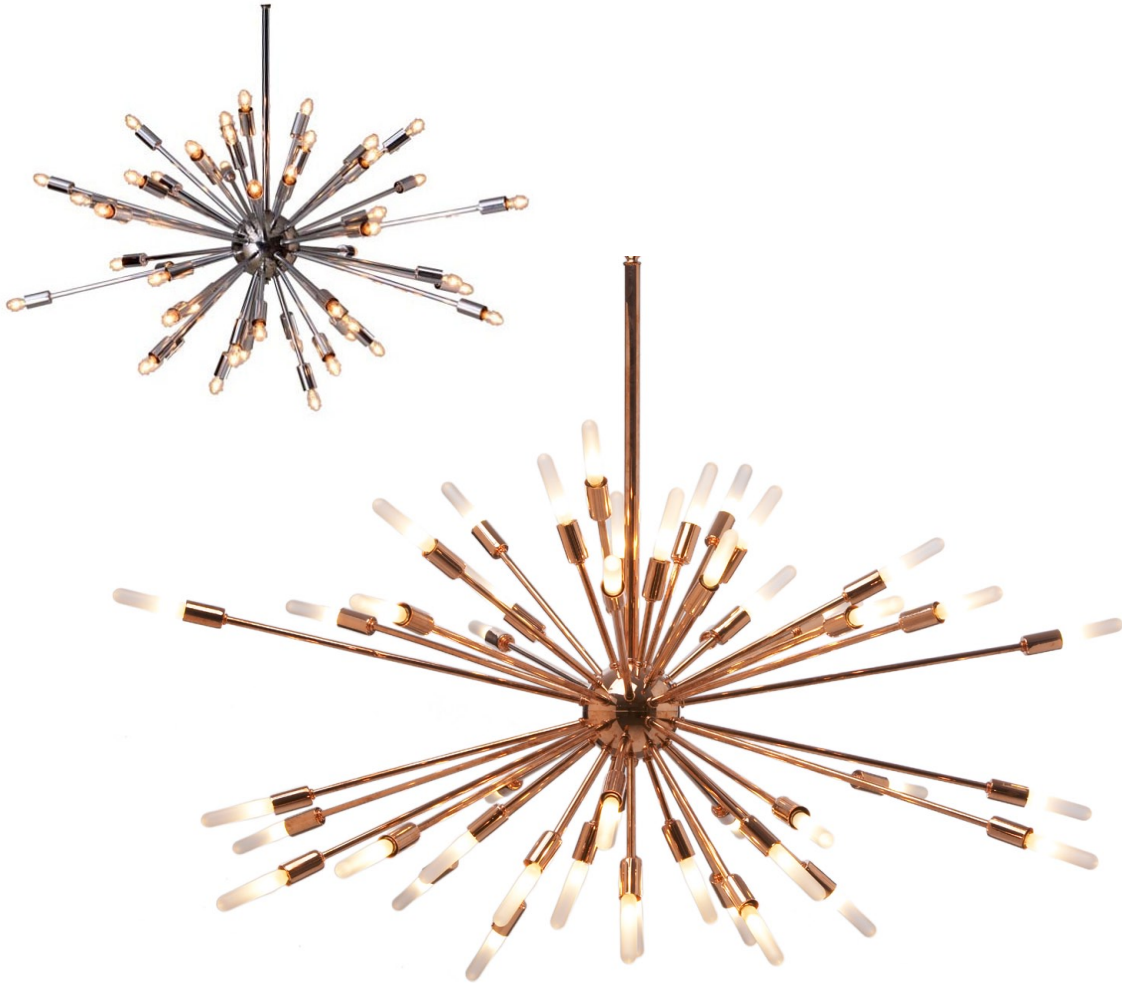

Downtown

719 NORTH LA CIENEGA BLVD LOS ANGELES CA 90069

PHONE: 310-652-7461 WWW.DOWNTOWN20.NET

SPUTNIK CHANDELIER

Downtown Sputnik Chandelier

Chrome, Natural Brass, Oil Rubbed Bronze and Copper Finishes
36" Diameter, 28" Tall, 42 Arms